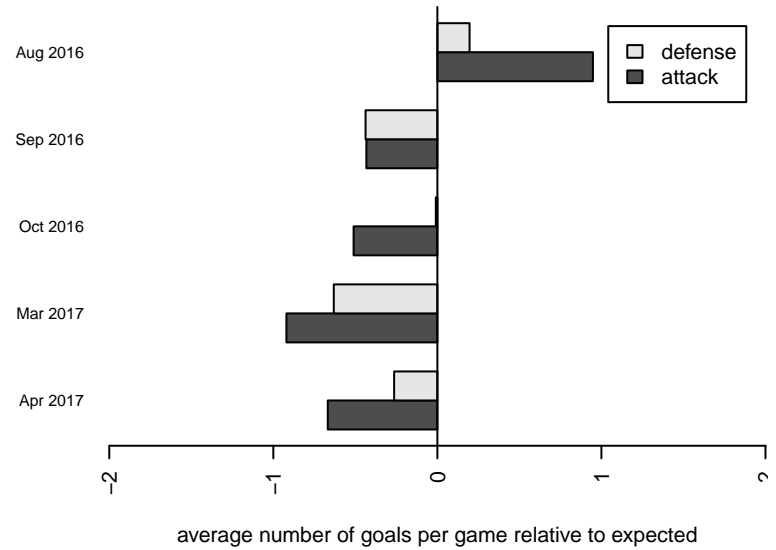

Performance relative to 13 month average