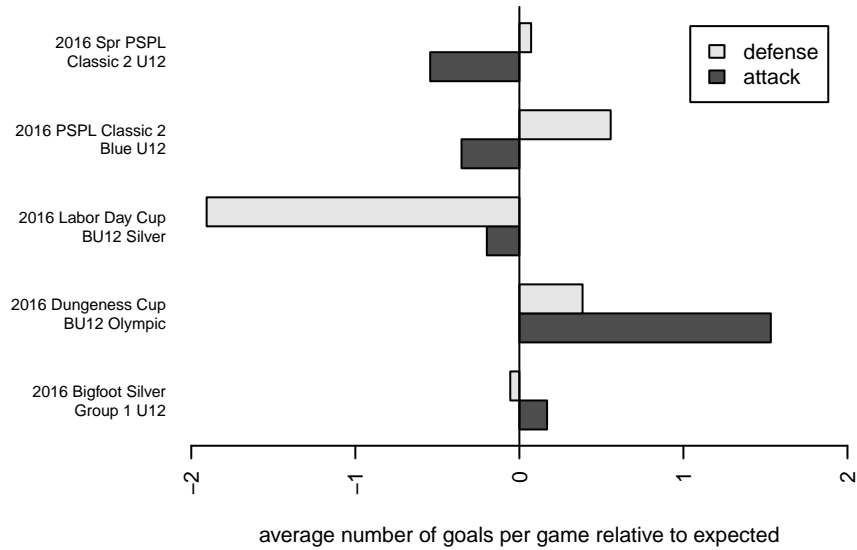

Venues played:  
 2016 Gunners Invitational 2005 Silver  
 2016 Dungeness Cup BU12 Olympic  
 2016 Bigfoot Silver Group 1 U12  
 2016 Labor Day Cup BU12 Silver  
 2016 PSPL Classic 2 Blue U12  
 2016 Spr PSPL Classic 2 U12  
 2016 WA Cup U12 Bronze U12

**attack and defense variance (black dot)  
relative to other teams  
and top 10 in region**

**attack and defense rating  
relative to others at age  
and all opponents in last 13 months**

**Performance relative to 13 month average**