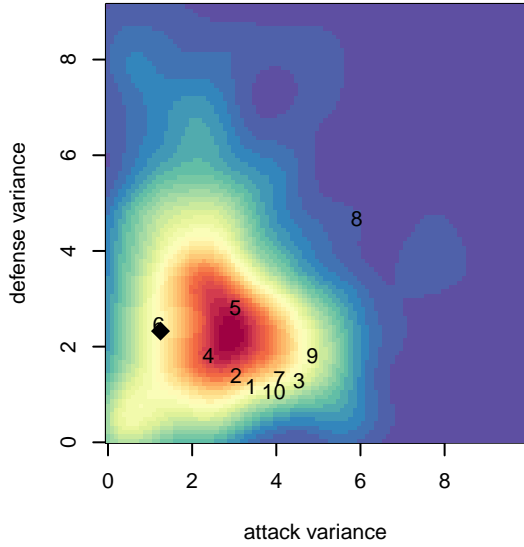

## RSA Elite B05

RSA Elite  
 Puyallup, WA  
 B05 total strength=447  
 attack=0.38 defense=0.23  
 fall league = PSPL Classic 2 Blue U12  
 spr league = Spr PSPL Classic 2 U12  
 notes= Damrau 2016

alt names used:  
 RAINIER SOCCER ALLIANCE RSA ELITE DA  
 RSA Elite B05 Damrau  
 RSA ELITE DAMRAU05  
 RSA Elite Damrau B05  
 RSA Damru 05  
 RSA Damru 05  
 RSA ELITE DAMRAU B05 (WA)

**attack and defense variance (black dot)  
relative to other teams  
and top 10 in region**

**attack and defense rating  
relative to others at age  
and all opponents in last 13 months**

**Performance relative to 13 month average**