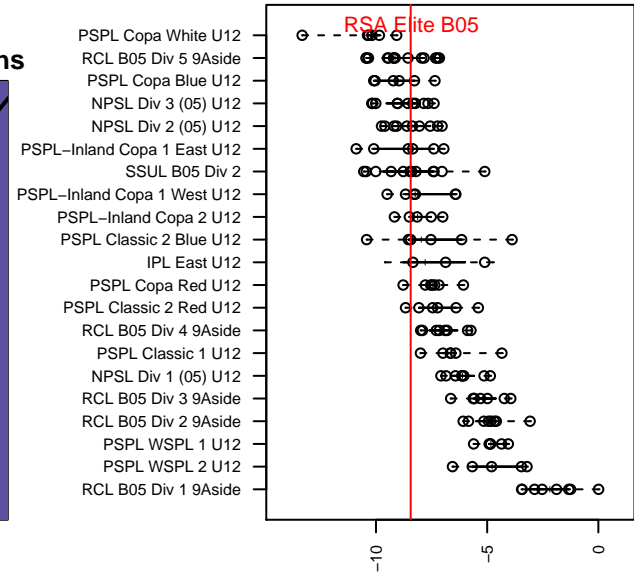

## RSA Elite B05

RSA Elite  
 Puyallup, WA  
 B05 total strength=447  
 attack=0.38 defense=0.23  
 fall league = PSPL Classic 2 Blue U12  
 spr league = Spr PSPL Classic 2 U12  
 notes= Damrau 2016

alt names used:  
 RAINIER SOCCER ALLIANCE RSA ELITE DA  
 RSA Elite B05 Damrau  
 RSA ELITE DAMRAU05  
 RSA Elite Damrau B05  
 RSA Damru 05  
 RSA Damru 05  
 RSA ELITE DAMRAU B05 (WA)

**attack and defense variance (black dot)  
relative to other teams  
and top 10 in region**

**attack and defense rating  
relative to others at age  
and all opponents in last 13 months**

**Performance relative to 13 month average**