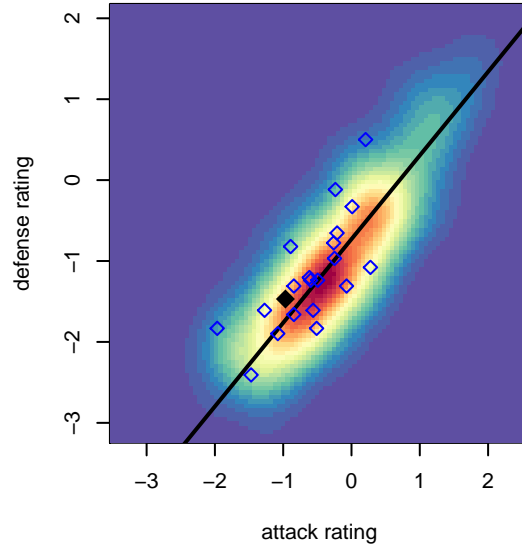

## RSA Elite B05

RSA Elite  
 Puyallup, WA  
 B05 total strength=447  
 attack=0.38 defense=0.23  
 fall league = PSPL Classic 2 Blue U12  
 spr league = Spr PSPL Classic 2 U12  
 notes= Damrau 2016

alt names used:  
 RAINIER SOCCER ALLIANCE RSA ELITE DA  
 RSA Elite B05 Damrau  
 RSA ELITE DAMRAU05  
 RSA Elite Damrau B05  
 RSA Damru 05  
 RSA Damru 05  
 RSA ELITE DAMRAU B05 (WA)

**attack and defense variance (black dot)  
relative to other teams  
and top 10 in region**

**attack and defense rating  
relative to others at age  
and all opponents in last 13 months**

**Performance relative to 13 month average**