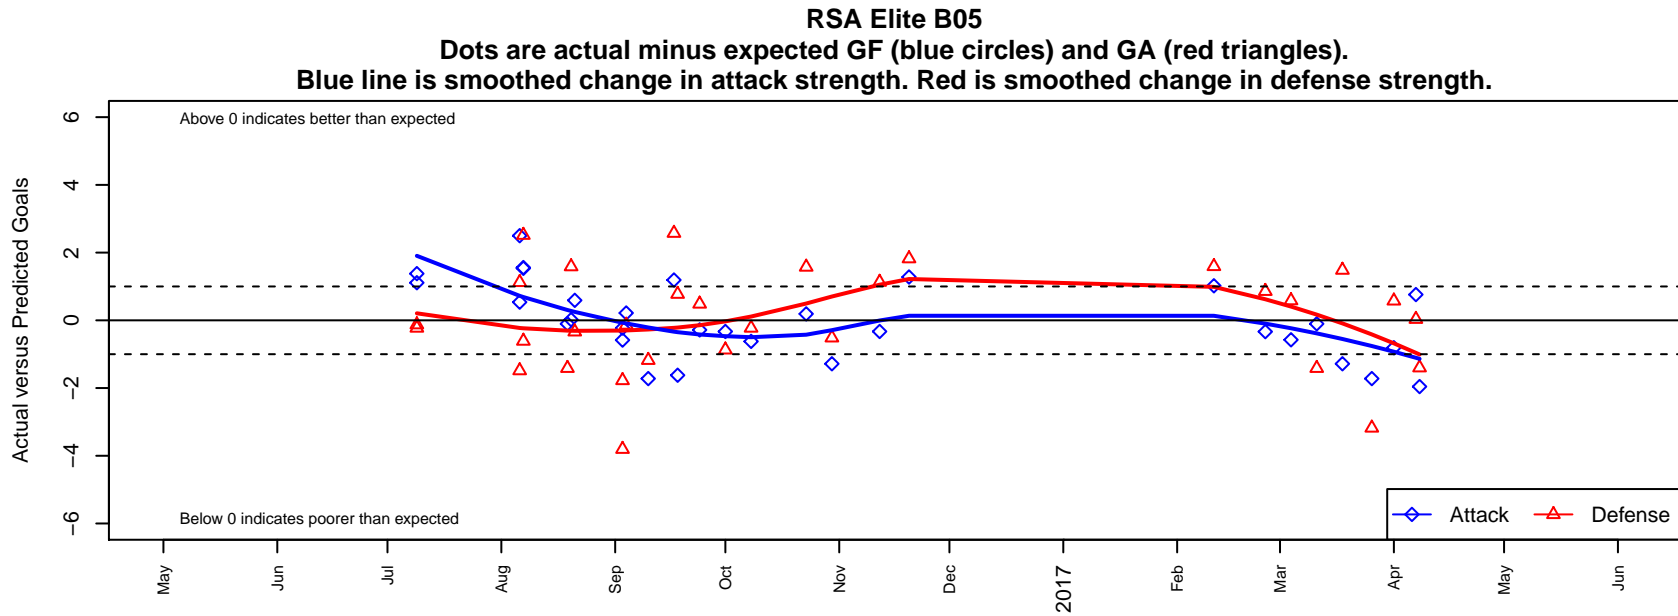

## RSA Elite B05

RSA Elite  
 Puyallup, WA  
 B05 total strength=447  
 attack=0.38 defense=0.23  
 fall league = PSPL Classic 2 Blue U12  
 spr league = Spr PSPL Classic 2 U12  
 notes= Damrau 2016

alt names used:  
 RAINIER SOCCER ALLIANCE RSA ELITE DA  
 RSA Elite B05 Damrau  
 RSA ELITE DAMRAU05  
 RSA Elite Damrau B05  
 RSA Damru 05  
 RSA Damru 05  
 RSA ELITE DAMRAU B05 (WA)

**attack and defense variance (black dot)  
relative to other teams  
and top 10 in region**

**attack and defense rating  
relative to others at age  
and all opponents in last 13 months**

**Performance relative to 13 month average**